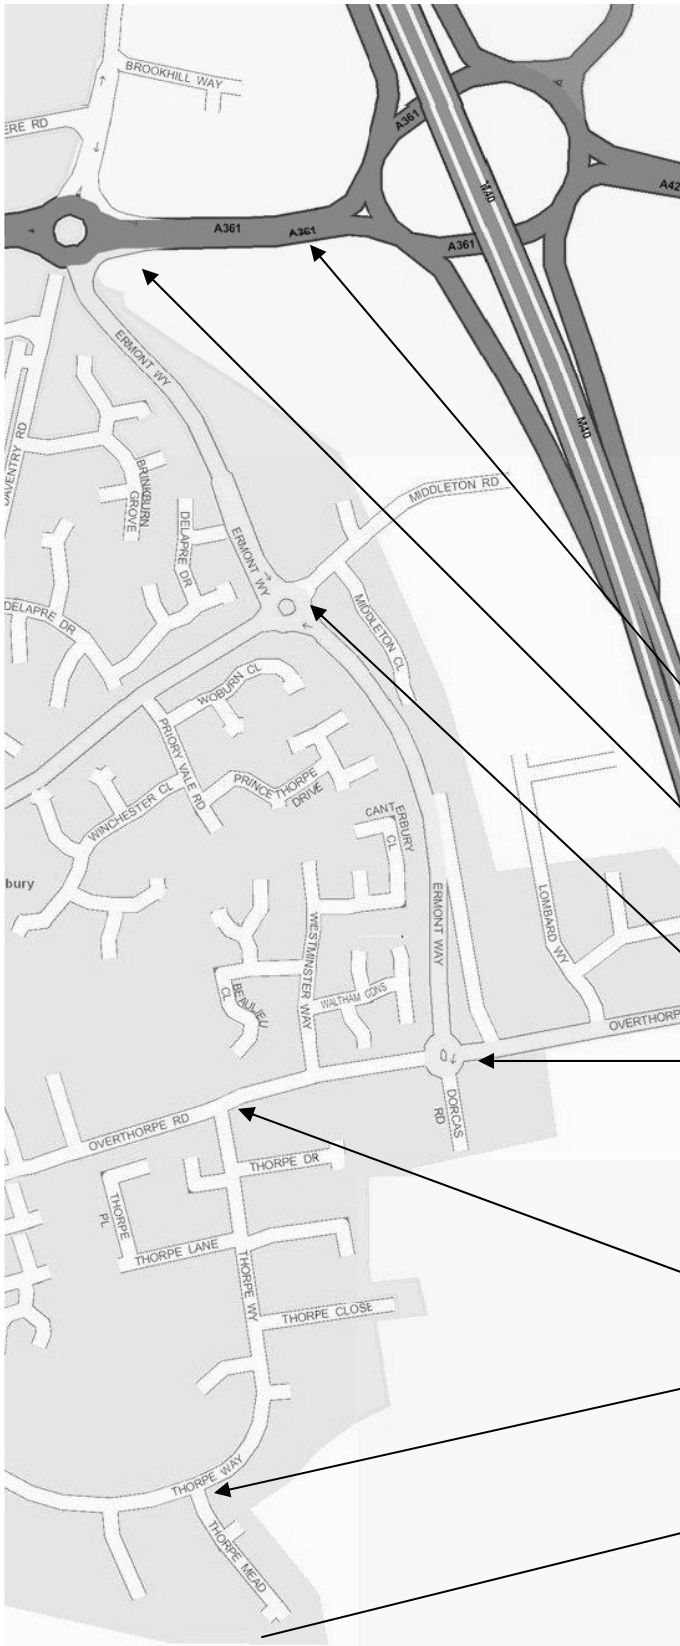

# NEW PREMISES NOW OPEN

Remapping - Diagnostics - Servicing - Performance Upgrades - ECU De-Immobilising - ECU Cloning  
Audi - Porsche - VW - Seat - Skoda

**MRCTUNING.COM**  
**Unit 5, Mead Park,**  
**Thorpe Mead,**  
**Thorpe Way**  
**Industrial Estate,**  
**Banbury, OX16 4RZ**

[www.mrctuning.com](http://www.mrctuning.com)

[info@mrctuning.com](mailto:info@mrctuning.com)

07905 514564

8am to 6pm Mon-Sat

Open late and Sun by appointment

Turn off M40 at J11, head towards  
Banbury on A361

Turn left at first roundabout onto  
Ermont Way (signposted Thorpe Way  
Industrial Estate)

Go straight across first roundabout

Turn right at the next roundabout onto  
Overthorpe Road

You are now entering the Industrial  
Estate.

The road will bear left onto Thorpe  
Way.

Follow the road until you see  
Edmondson Electrical and turn left onto  
Thorpe Way.

Turn right into Thorpe Mead

MRC is Unit 5

**NEW WEBSITE LAUNCHED SOON**